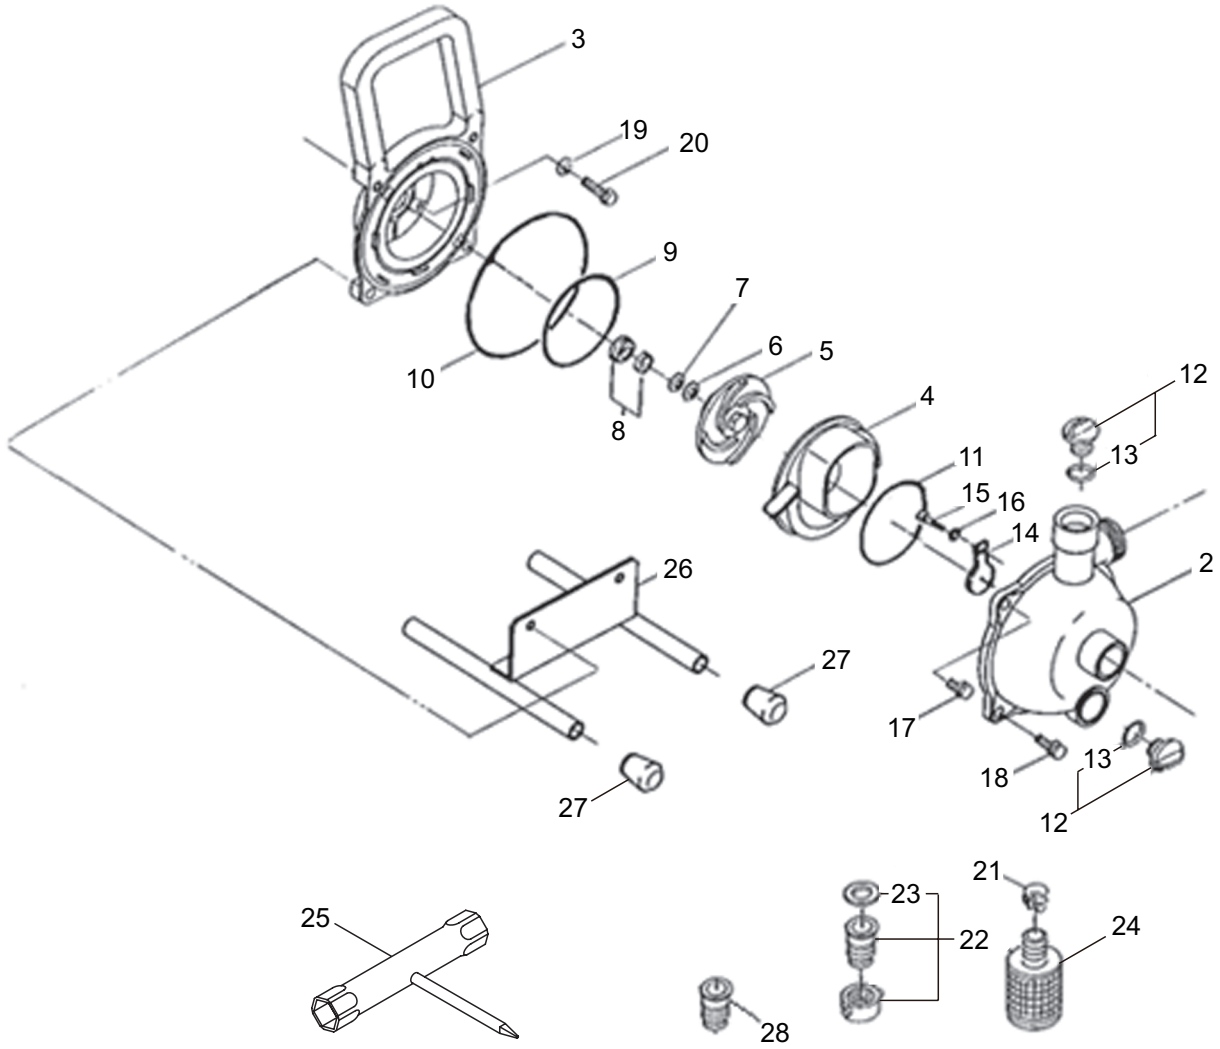

## CONTENTS

1. MAIN BODY .....	1 ~ 2
2. ENGINE .....	3 ~ 6
3. RECOIL STARTER .....	7 ~ 8
4. CARBURETOR, FUEL TANK .....	9 ~ 10

2017. 09.

**MARUYAMA**

P/N 524556

1. MP2524  
MAIN BODY

Ref. No.	Part No.	Part Name	Q'ty	Remarks
1-1	332316	MP2524	1	
1-2	428880	Casing	1	
1-3	460818	Casing Cover	1	
1-4	428875	Housing	1	
1-5	462081	Impeller	1	
1-6	428873	Adjustment liner	2	
1-7	460819	Adjustment liner	2	
1-8	428872	Mechanical Seal	1	
1-9	428871	O-Ring	1	
1-10	428870	O-Ring	1	
1-11	428876	O-Ring	1	
1-12	462082	Plug Ass'y	2	Incl.13
1-13	460820	O-Ring	2	
1-14	428879	Check Valve	1	
1-15	428877	Screw	1	
1-16	428878	Washer	1	
1-17	428882	Bolt	2	
1-18	460821	Bolt	2	
1-19	460822	Seal Washer	4	
1-20	460823	Cap Screw	4	
1-21	428887	Hose Band	3	
1-22	428760	Hose Coupling	2	Incl.23
1-23	428761	Packing	2	
1-24	428764	Strainer	1	
1-25	210418	Box Spanner	1	13x19x(+)
1-26	460824	Base	1	
1-27	428886	Cap	4	
1-28	429231	Hose Coupling	1	

## 2. MP2524 ENGINE

Ref. No.	Part No.	Part Name	Q'ty	Remarks
2-46	269481	Shaft	1	
2-47	265312	Screw	3	M6x15
2-48	278649	Label	1	MP2524
2-49	284587	Label	1	
2-50	276868	Under Cover	1	
2-51	269827	Screw	1	M5x16