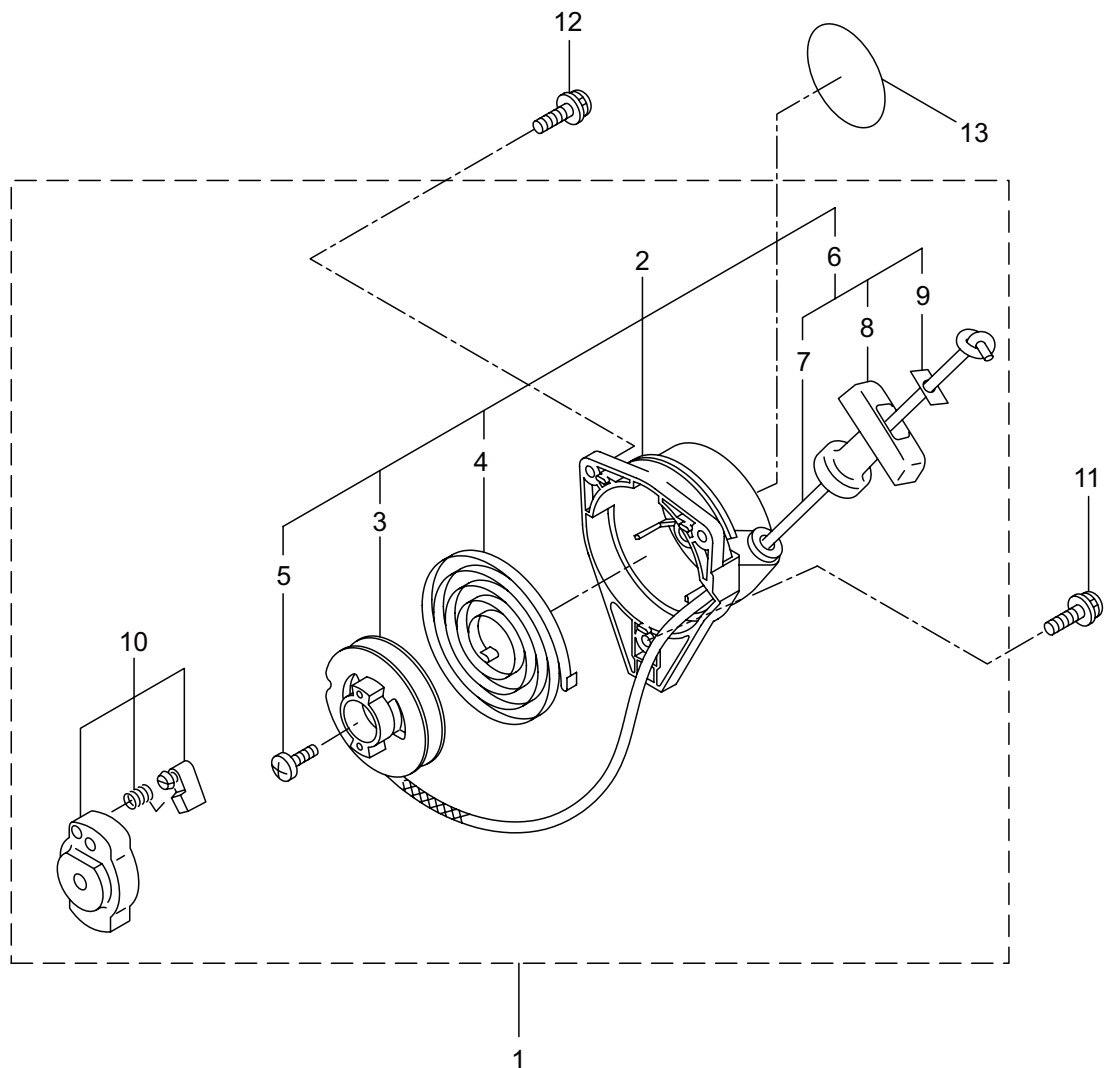

3. MP2524
RECOIL STARTER

Ref. No.	Part No.	Part Name	Q'ty	Remarks
3-1	288684	Recoil Starter Ass'y	1	Incl.2-10
3-2	288685	Starter Ass'y	1	Incl.3-9
3-3	288967	Reel	1	
3-4	288968	Spiral Spring	1	
3-5	262922	Screw	1	
3-6	288969	Starter Rope Ass'y	1	Incl.7-9
3-7	288970	Starter Rope	1	
3-8	261725	Starter Grip	1	
3-9	283511	Rope Stopper	1	
3-10	288971	Starter Pawl Ass'y	1	
3-11	269833	Screw	1	M4x16
3-12	280489	Screw	2	M4x20
3-13	278554	Label	1	MP2524