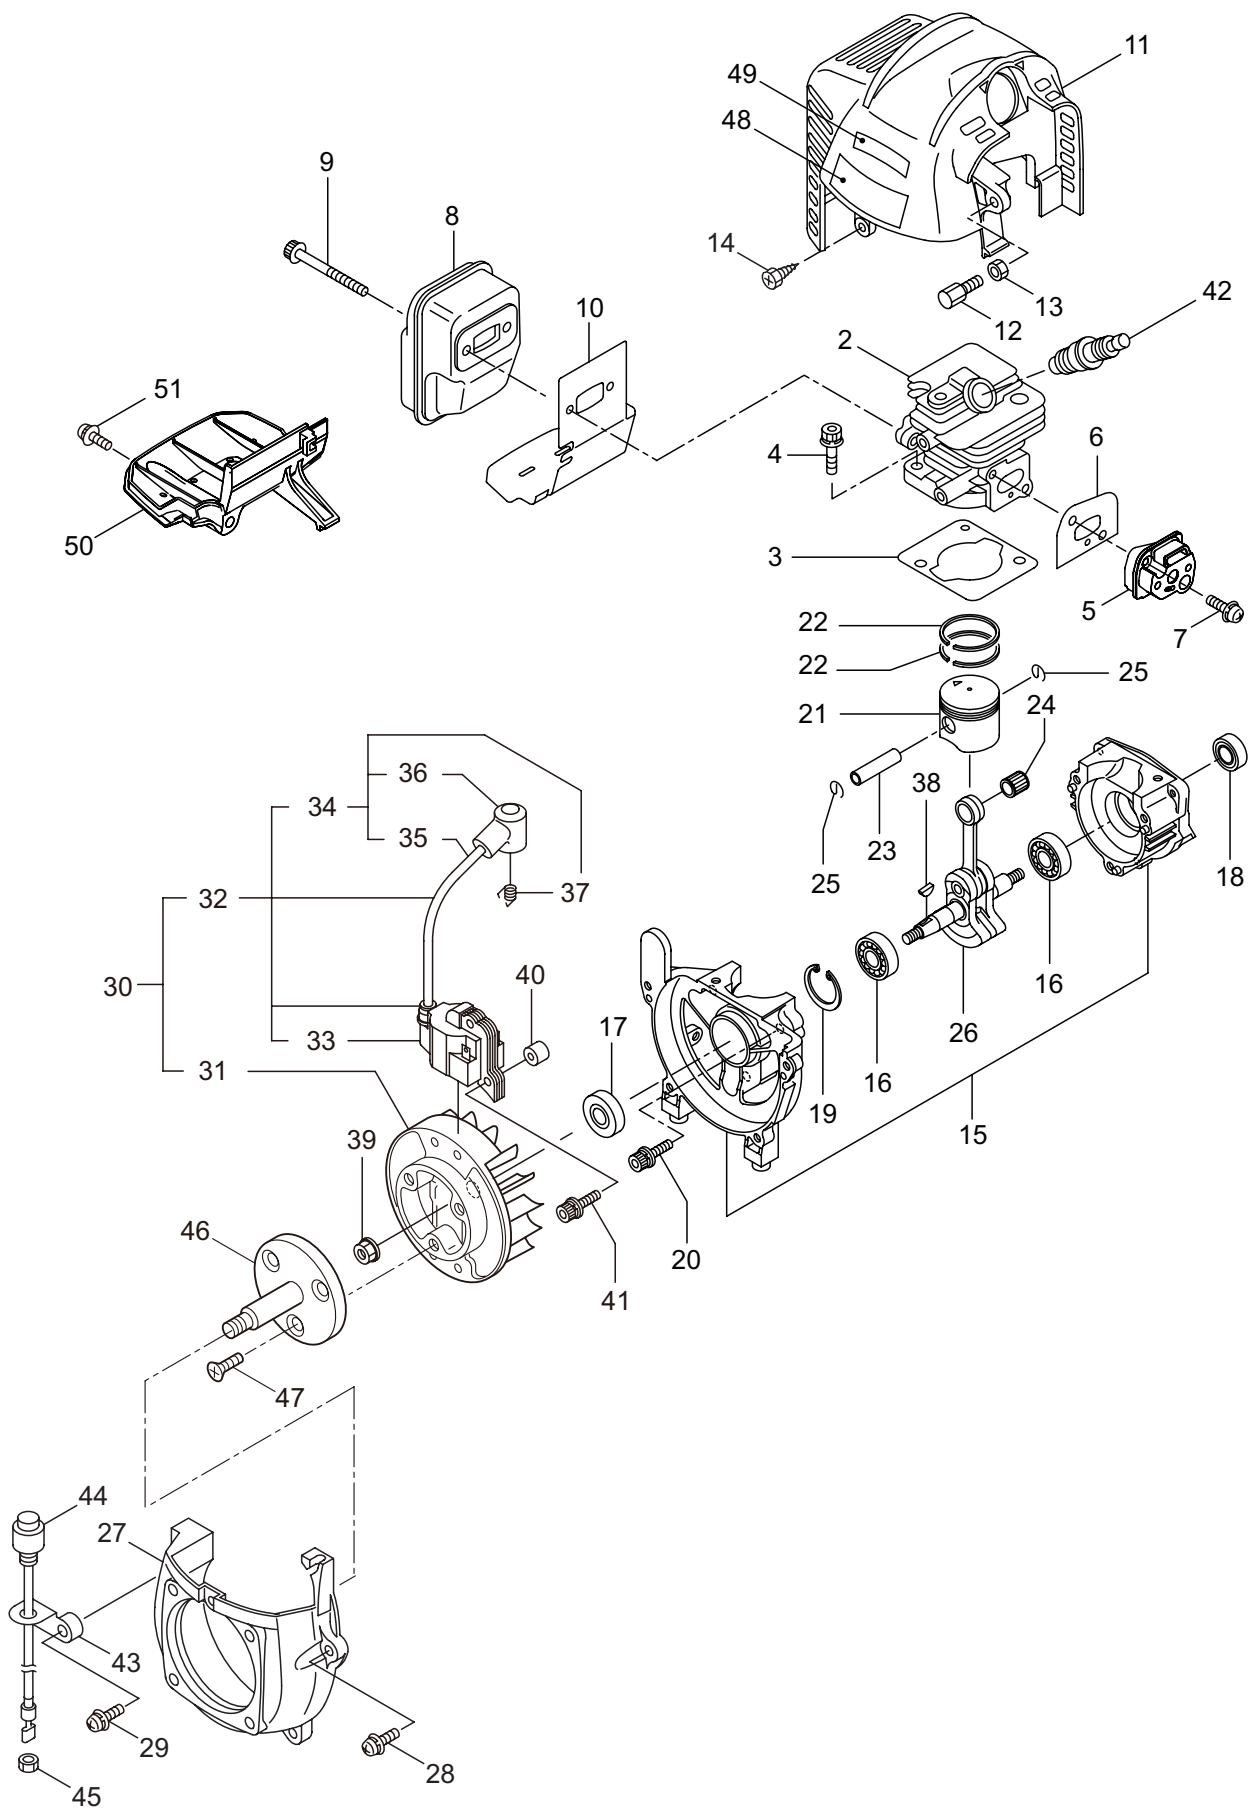

## CONTENTS

1. MAIN BODY .....	1 ~ 2
2. ENGINE .....	3 ~ 6
3. RECOIL STARTER .....	7 ~ 8
4. CARBURETOR, FUEL TANK .....	9 ~ 10

2017. 09.

**MARUYAMA**

P/N 524556

1. MP2524  
MAIN BODY

Ref. No.	Part No.	Part Name	Q'ty	Remarks
1-1	332316	MP2524	1	
1-2	428880	Casing	1	
1-3	460818	Casing Cover	1	
1-4	428875	Housing	1	
1-5	462081	Impeller	1	
1-6	428873	Adjustment liner	2	
1-7	460819	Adjustment liner	2	
1-8	428872	Mechanical Seal	1	
1-9	428871	O-Ring	1	
1-10	428870	O-Ring	1	
1-11	428876	O-Ring	1	
1-12	462082	Plug Ass'y	2	Incl.13
1-13	460820	O-Ring	2	
1-14	428879	Check Valve	1	
1-15	428877	Screw	1	
1-16	428878	Washer	1	
1-17	428882	Bolt	2	
1-18	460821	Bolt	2	
1-19	460822	Seal Washer	4	
1-20	460823	Cap Screw	4	
1-21	428887	Hose Band	3	
1-22	428760	Hose Coupling	2	Incl.23
1-23	428761	Packing	2	
1-24	428764	Strainer	1	
1-25	210418	Box Spanner	1	13x19x(+)
1-26	460824	Base	1	
1-27	428886	Cap	4	
1-28	429231	Hose Coupling	1	

## 2. MP2524 ENGINE

Ref. No.	Part No.	Part Name	Q'ty	Remarks
2-46	269481	Shaft	1	
2-47	265312	Screw	3	M6x15
2-48	278649	Label	1	MP2524
2-49	284587	Label	1	
2-50	276868	Under Cover	1	
2-51	269827	Screw	1	M5x16