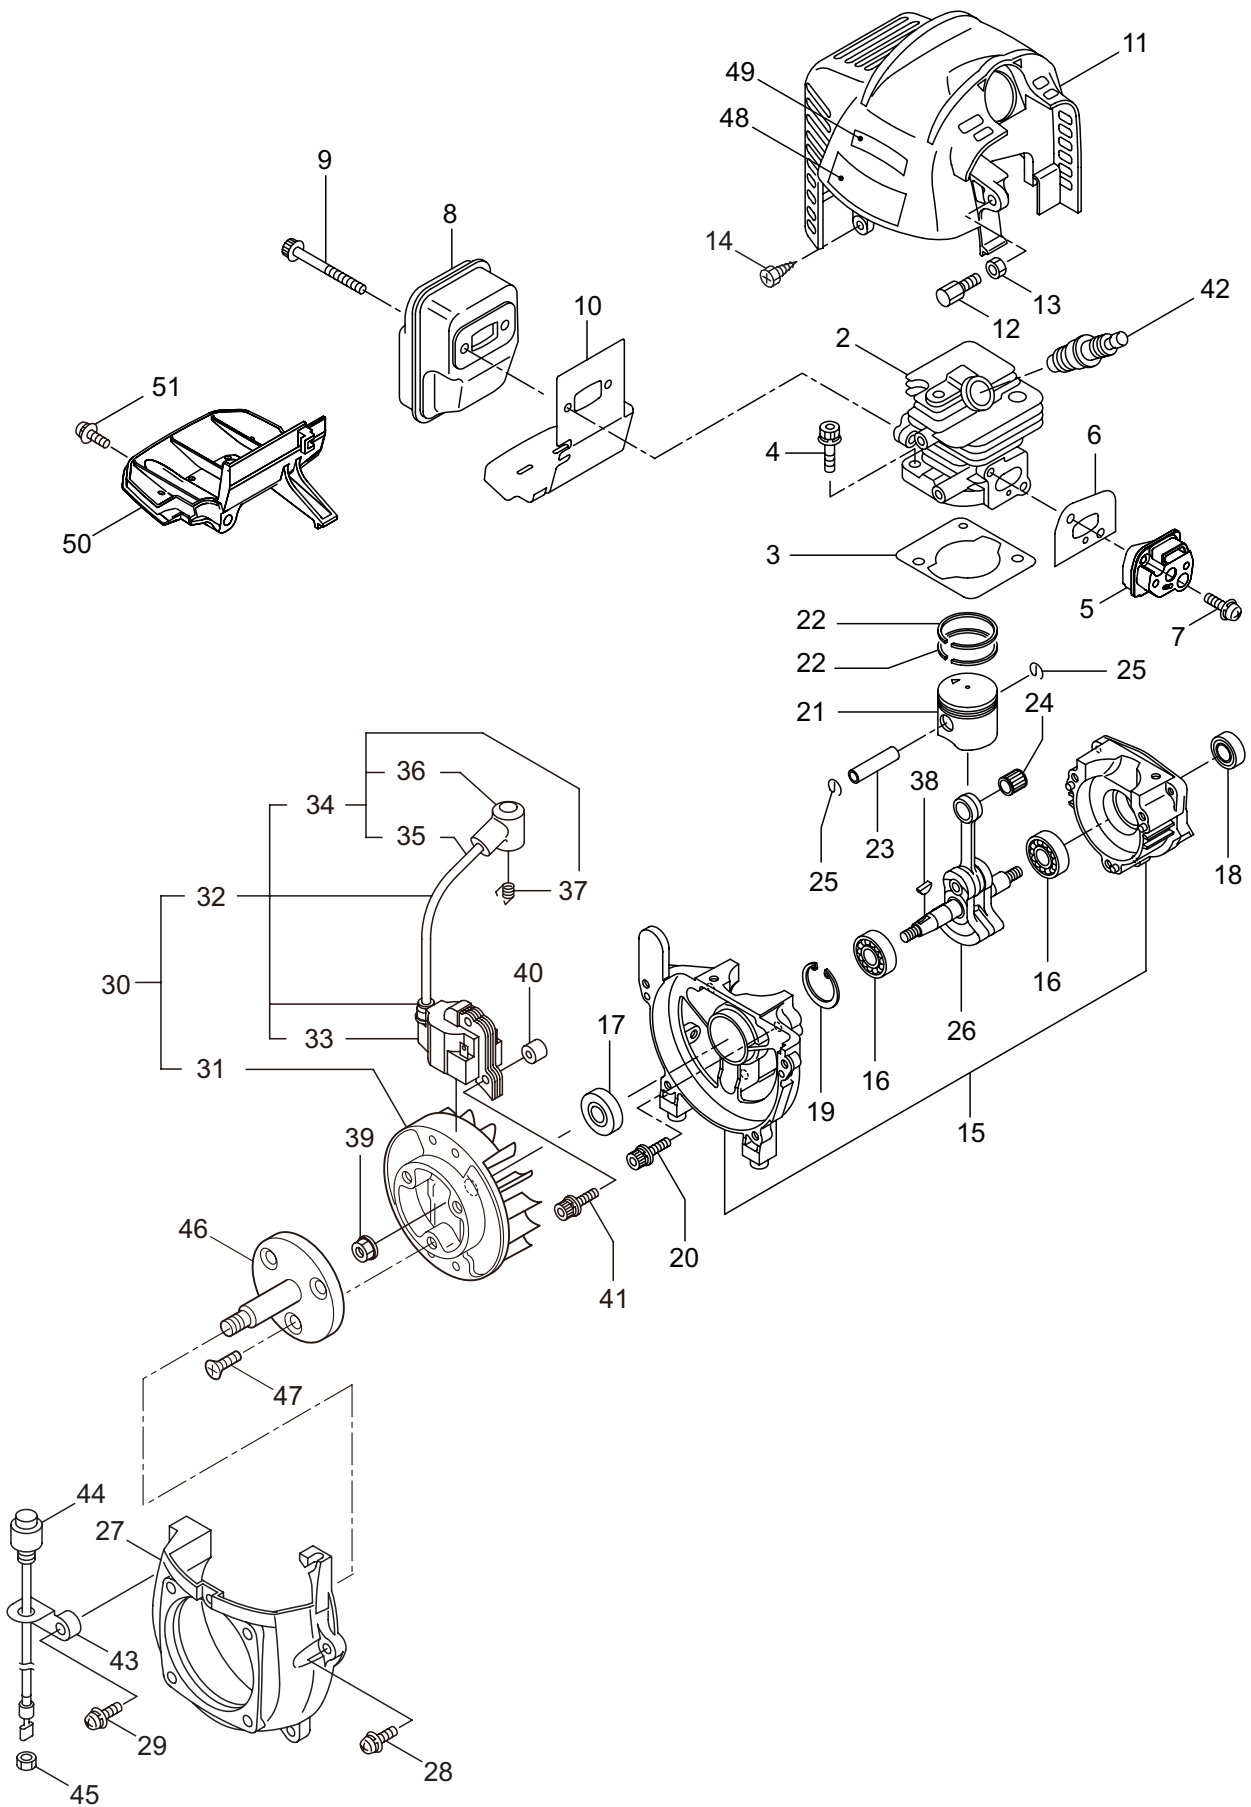

2. MP2524 ENGINE

Ref. No.	Part No.	Part Name	Q'ty	Remarks
2-1	362433	Engine	1	EE233/04
2-2	289639	Cylinder	1	
2-3	289643	Gasket	1	
2-4	267290	Cap Screw	2	M5x20
2-5	272744	Insulator	1	New gasket required
2-6	267049	Gasket	1	
2-7	269826	Screw	2	M5x25
2-8	275634	Muffler Comp	1	
2-9	266402	Cap Screw	2	M5x55
2-10	273262	Gasket	1	
2-11	278023	Top Cover	1	
2-12	265410	Adapter	1	
2-13	261878	Nut	1	
2-14	283978	Screw	1	4x16
2-15	273674	Crankcase	1	
2-16	280488	Bearing	2	PPL 6001
2-17	261492	Oil Seal	1	ISCD12287
2-18	261386	Oil Seal	1	ISCD12227
2-19	055185	Snap Ring	1	#28
2-20	261612	Cap Screw	3	M5x30
2-21	272204	Piston	1	
2-22	264891	Piston Ring	2	(2)required
2-23	261036	Piston Pin	1	
2-24	288520	Bearing, Needle	1	
2-25	261576	Clip,Piston	2	
2-26	267193	Crankshaft/Conn.Rod Ass'y	1	
2-27	283386	Fan Cover	1	
2-28	269831	Screw	3	M5x20
2-29	269826	Screw	1	M5x25
2-30	272731	Magneto Ass'y	1	Incl.31-37
2-31	269323	Rotor/Fan	1	
2-32	272067	Ignition Coil Ass'y	1	Incl.33-37
2-33	267401	Coil	1	
2-34	272068	Spark Plug Wire Ass'y	1	Incl.35-37
2-35	272069	Spark Plug Wire	1	
2-36	261074	Plug Boot	1	
2-37	261075	Connector	1	
2-38	261076	Woodruff Key	1	3x10
2-39	261417	Nut,Rotor	1	M8
2-40	280381	Spacer	2	
2-41	261256	Cap Screw	2	M4x25
2-42	285982	Spark Plug	1	NGK BPM8Y
2-43	283976	Stay	1	
2-44	267543	Stop Switch Ass'y	1	
2-45	084003	Nut	1	M8x1